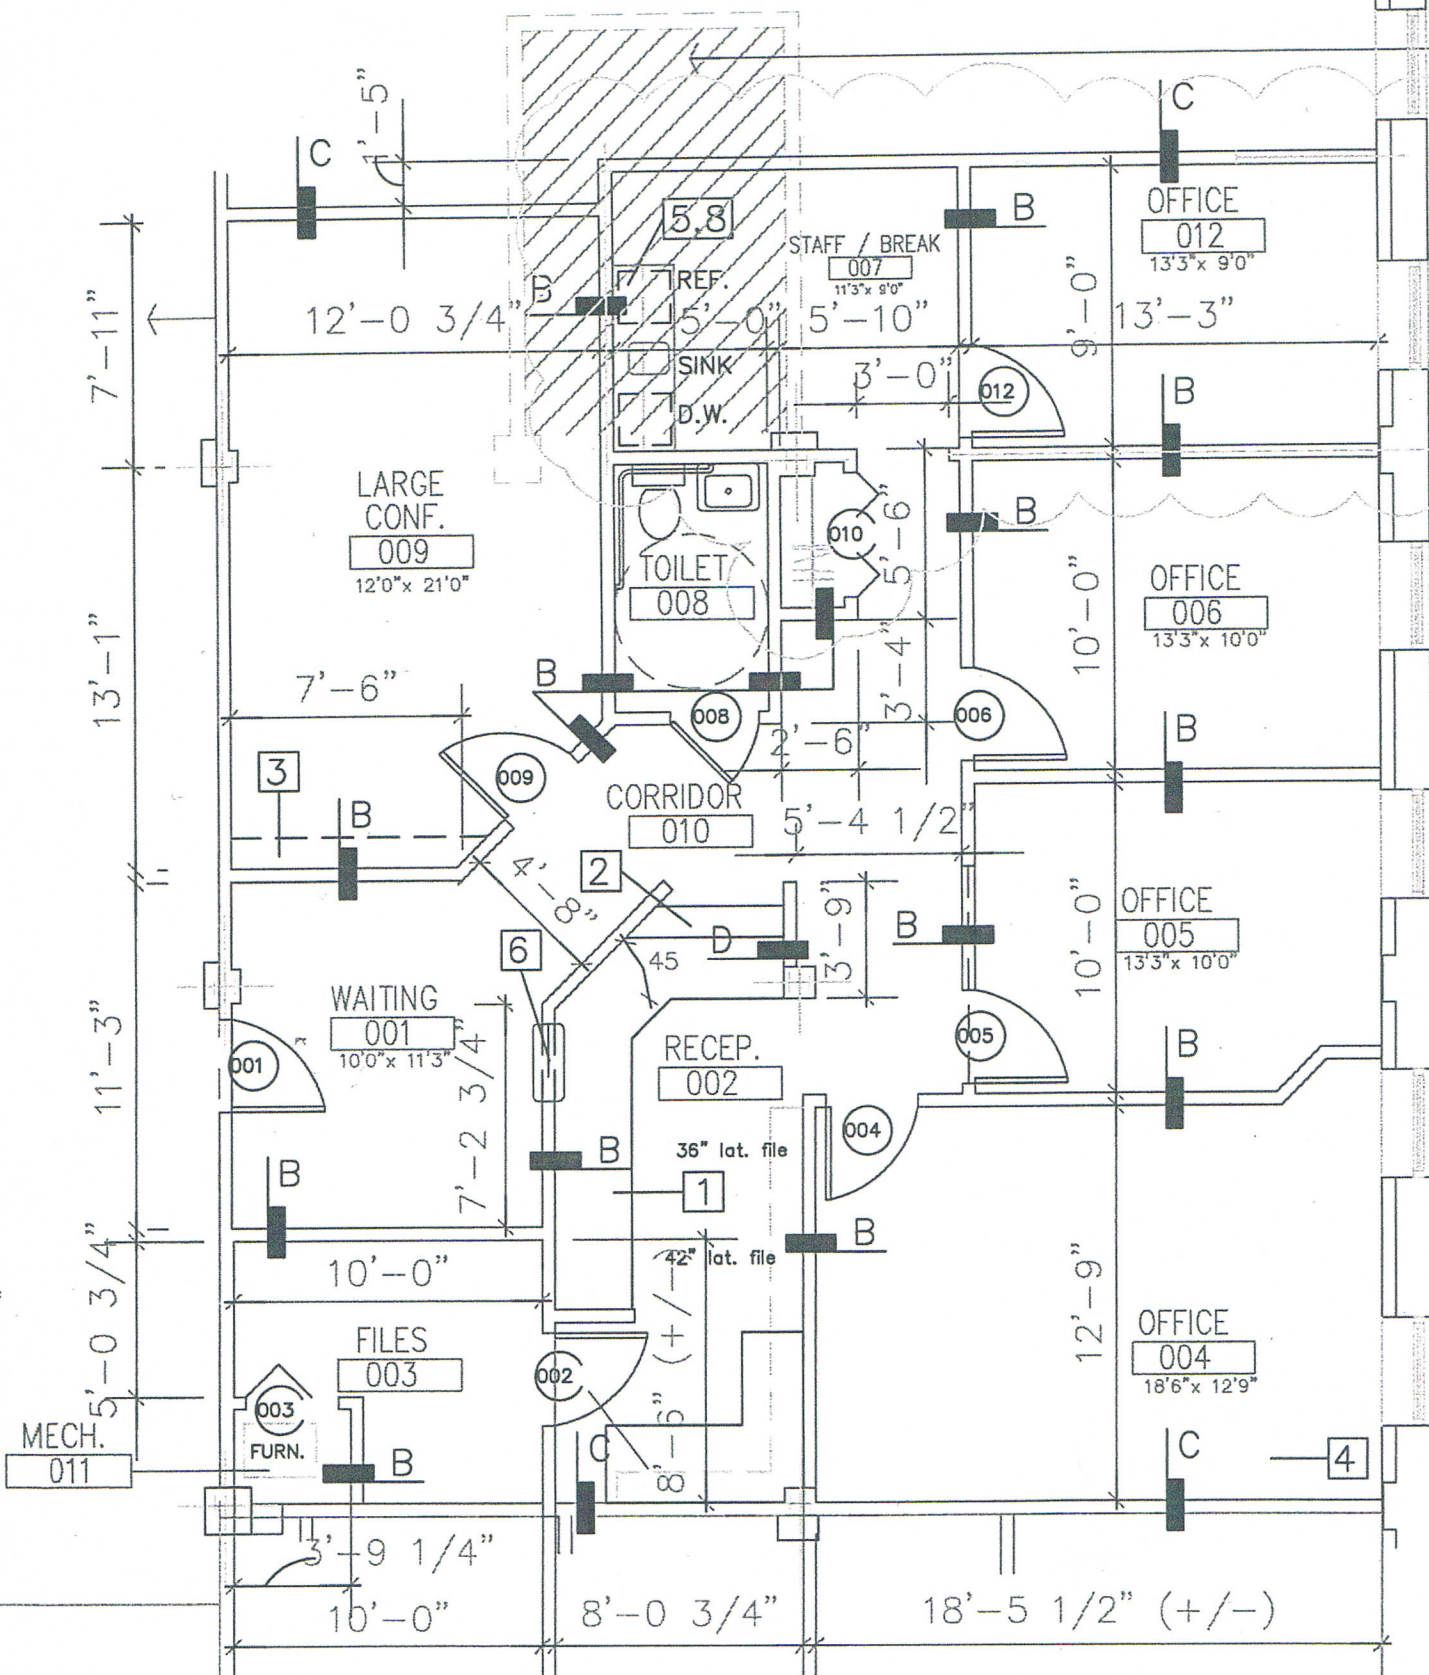

P A S T T

TENANT WORK UNDER PREVIOUS PERMIT
 (EXISTING TENANT: BUTLER WICK)

FLOOR PLAN

SCALE: 1/8" = 1'-0"